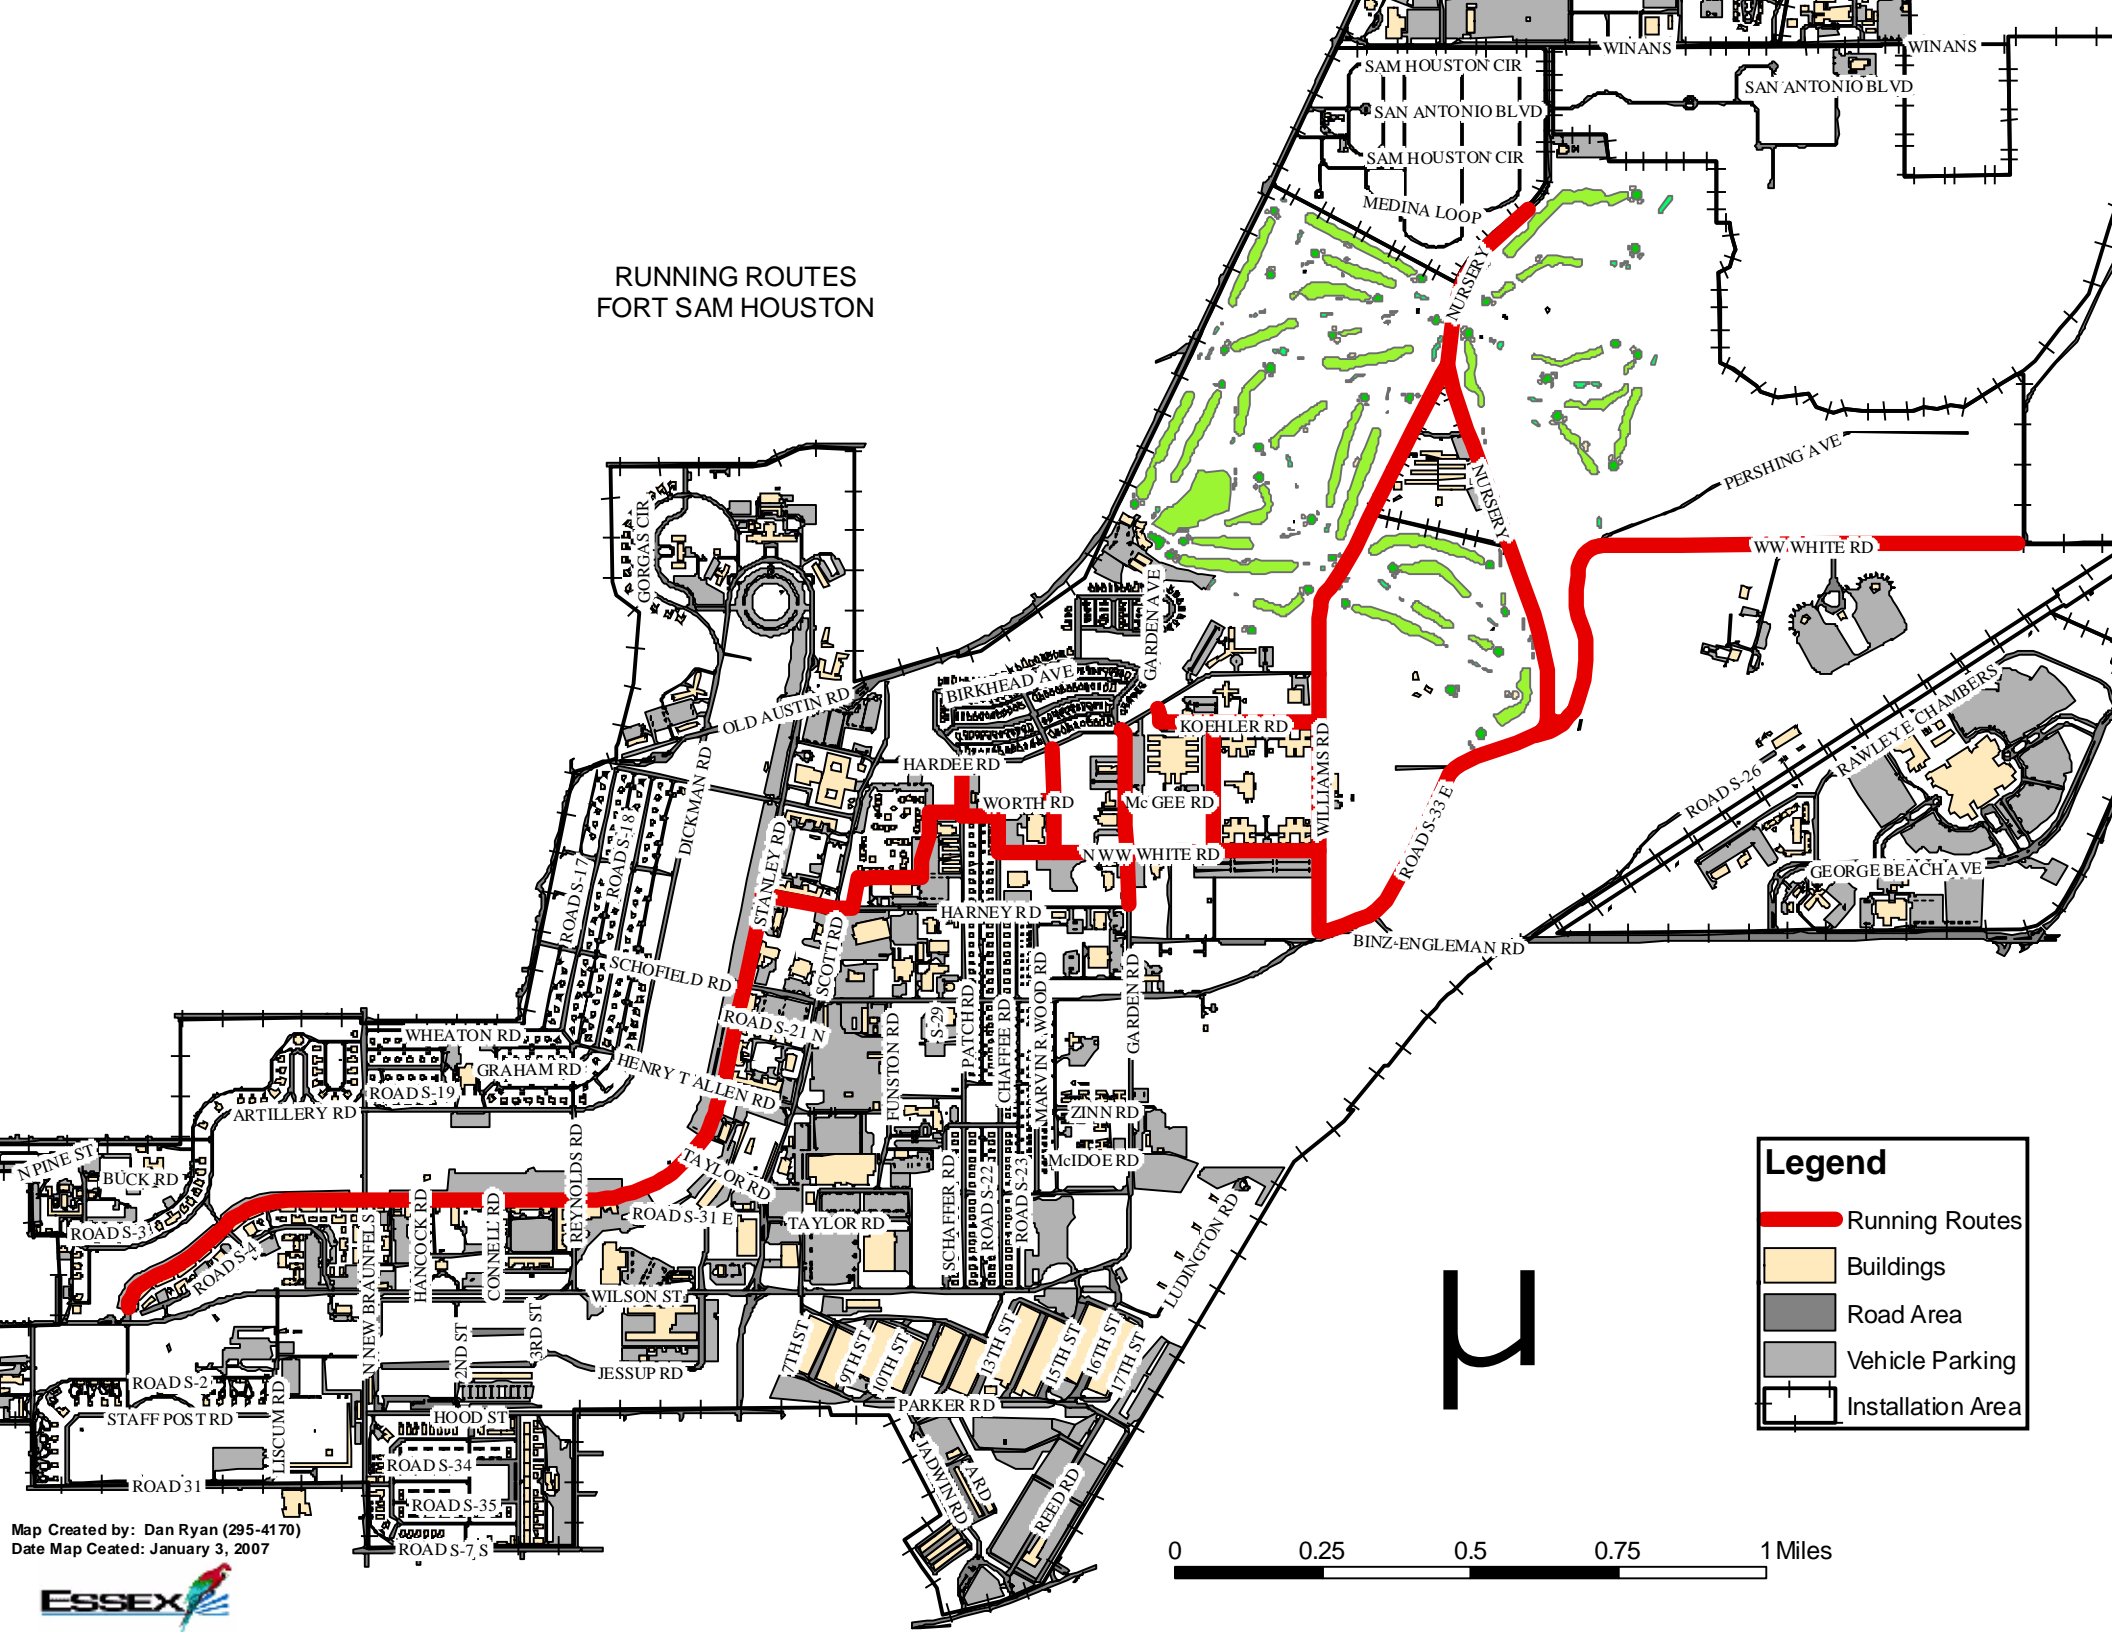

RUNNING ROUTES FORT SAM HOUSTON

Legend

-  Running Routes
-  Buildings
-  Road Area
-  Vehicle Parking
-  Installation Area

Map Created by: Dan Ryan (295-4170)
Date Map Ceated: January 3, 2007